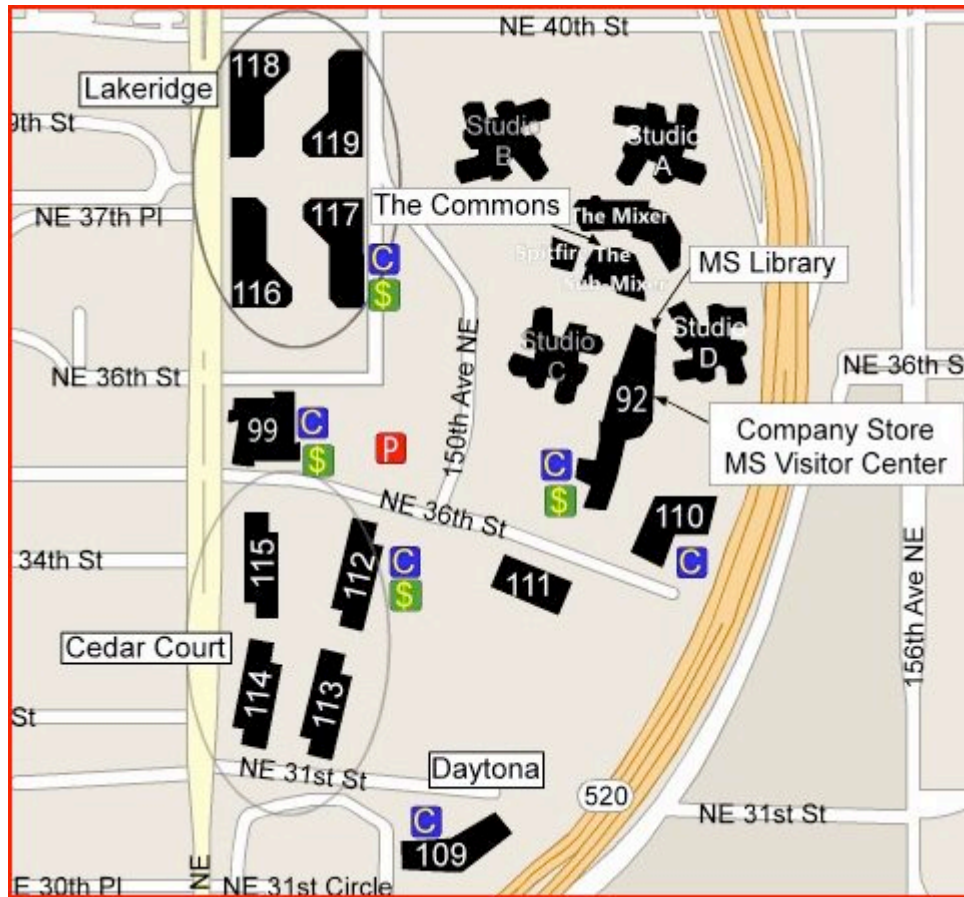

Commons (98-A)  
15255 NE 40<sup>th</sup> Street  
Redmond, WA  
98052

From SR-520 East

Follow SR-520 until you reach NE 40<sup>th</sup> street, and take a left.  
The parking garage entrance for the Commons is on your left.  
The Learning Center visitor lot is accessible from NE 36<sup>th</sup> Street via 150<sup>th</sup> Avenue NE.

From SR-520 West

Take a right at NE 40<sup>th</sup> street.  
The parking garage entrance for the Commons is on your left.  
The Learning Center visitor lot is accessible from NE 36<sup>th</sup> Street via 150<sup>th</sup> Avenue NE.

From Main Campus

Travel west on NE 40<sup>th</sup> street.  
The parking garage entrance for the Commons is on your left.  
The Learning Center visitor lot is accessible from NE 36<sup>th</sup> Street via 150<sup>th</sup> Avenue NE.